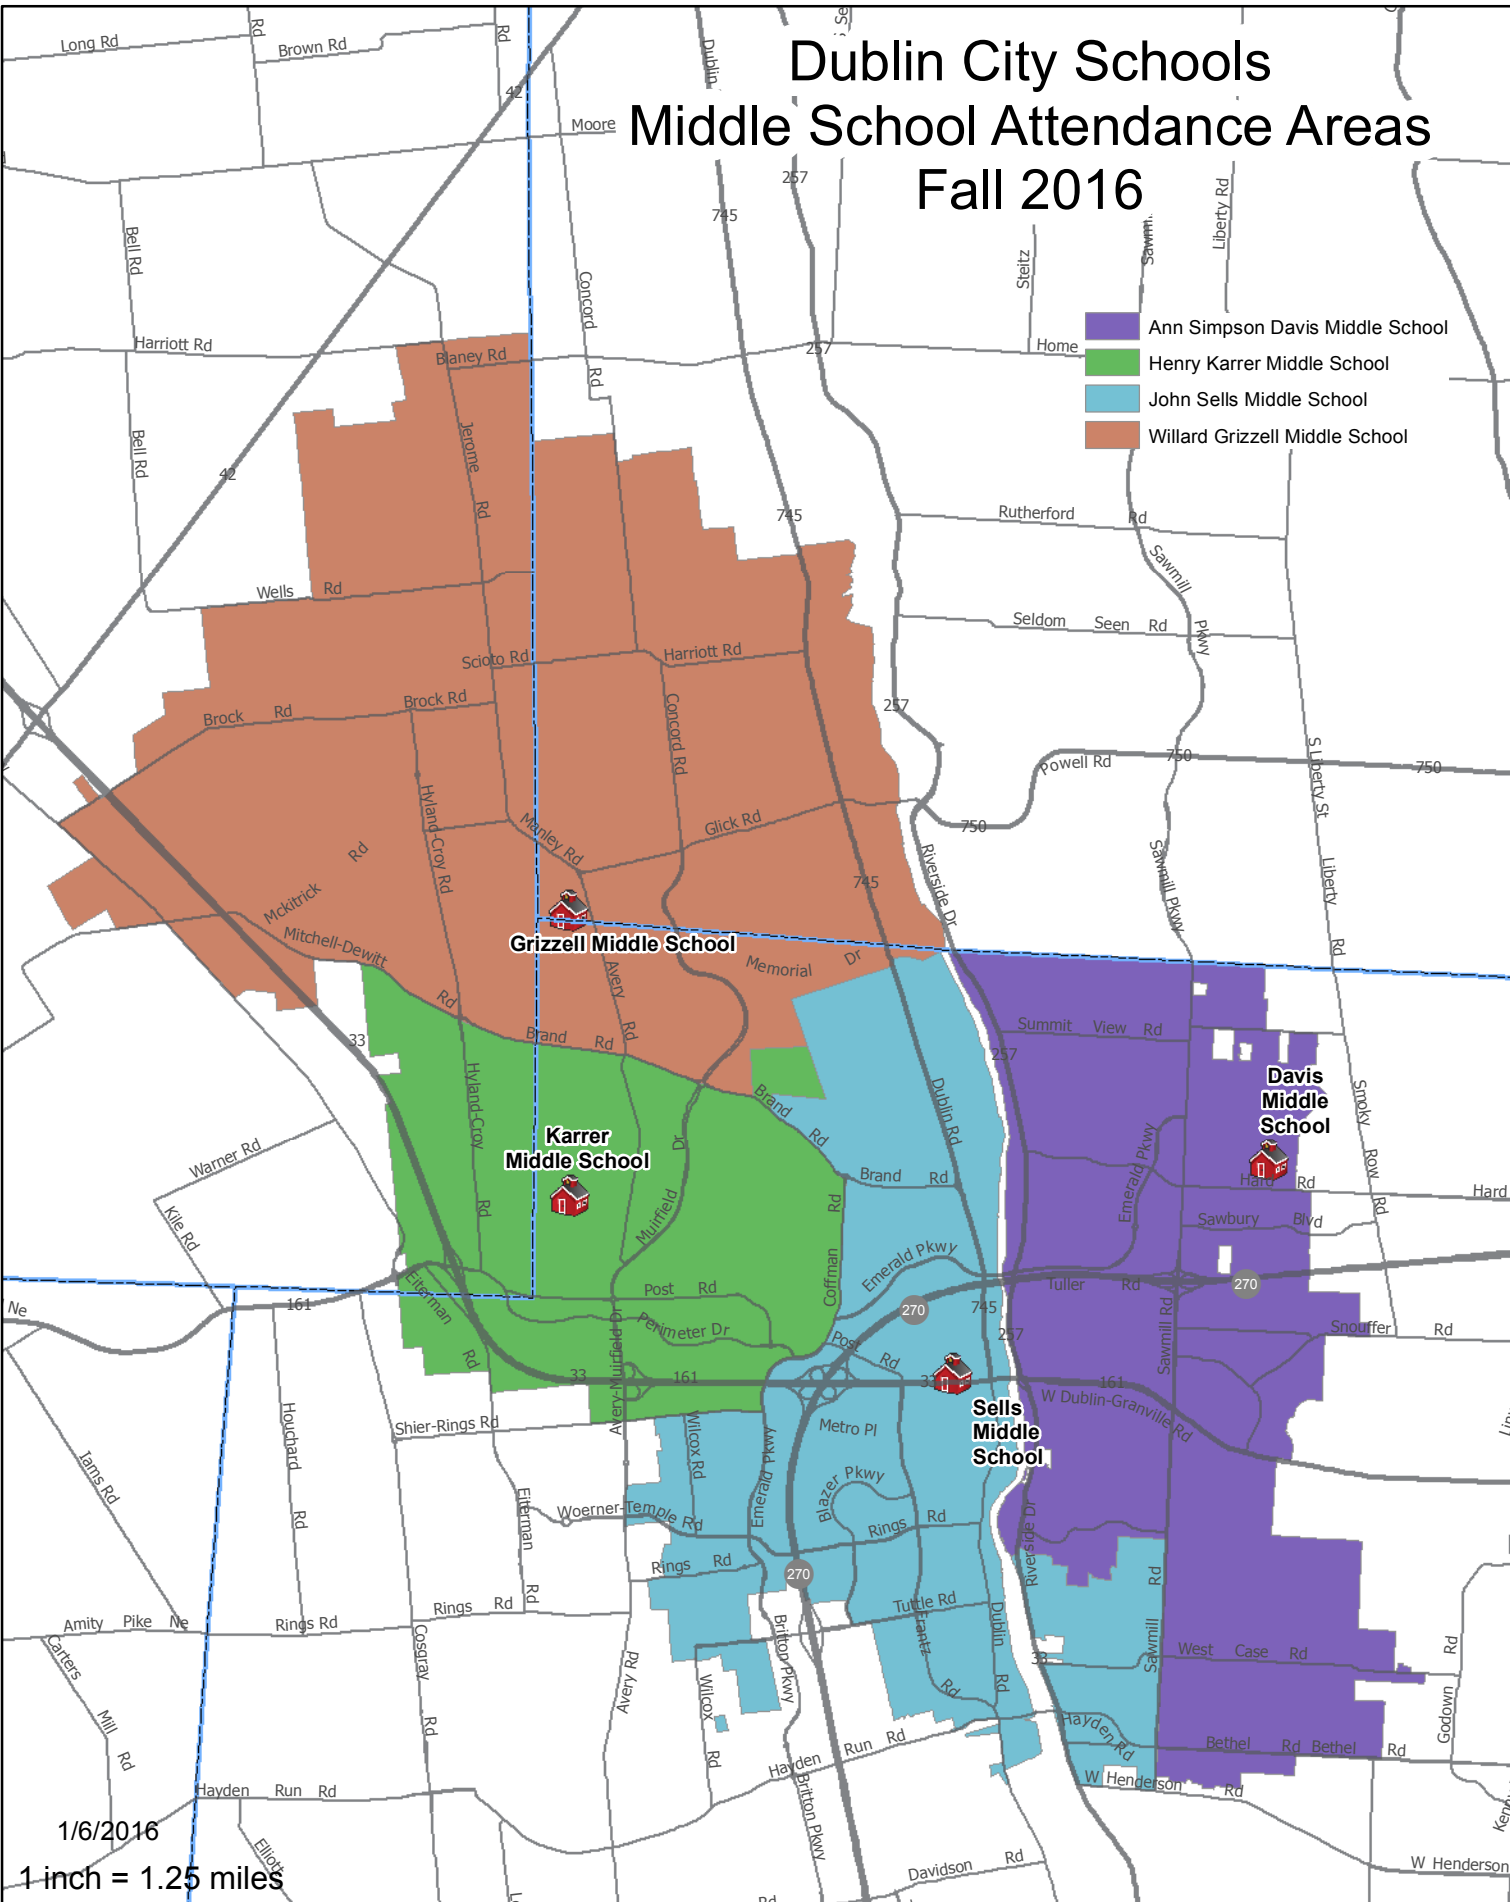

Dublin City Schools Middle School Attendance Areas Fall 2016

- Ann Simpson Davis Middle School
- Henry Karrer Middle School
- John Sells Middle School
- Willard Grizzell Middle School

1/6/2016

1 inch = 1.25 miles