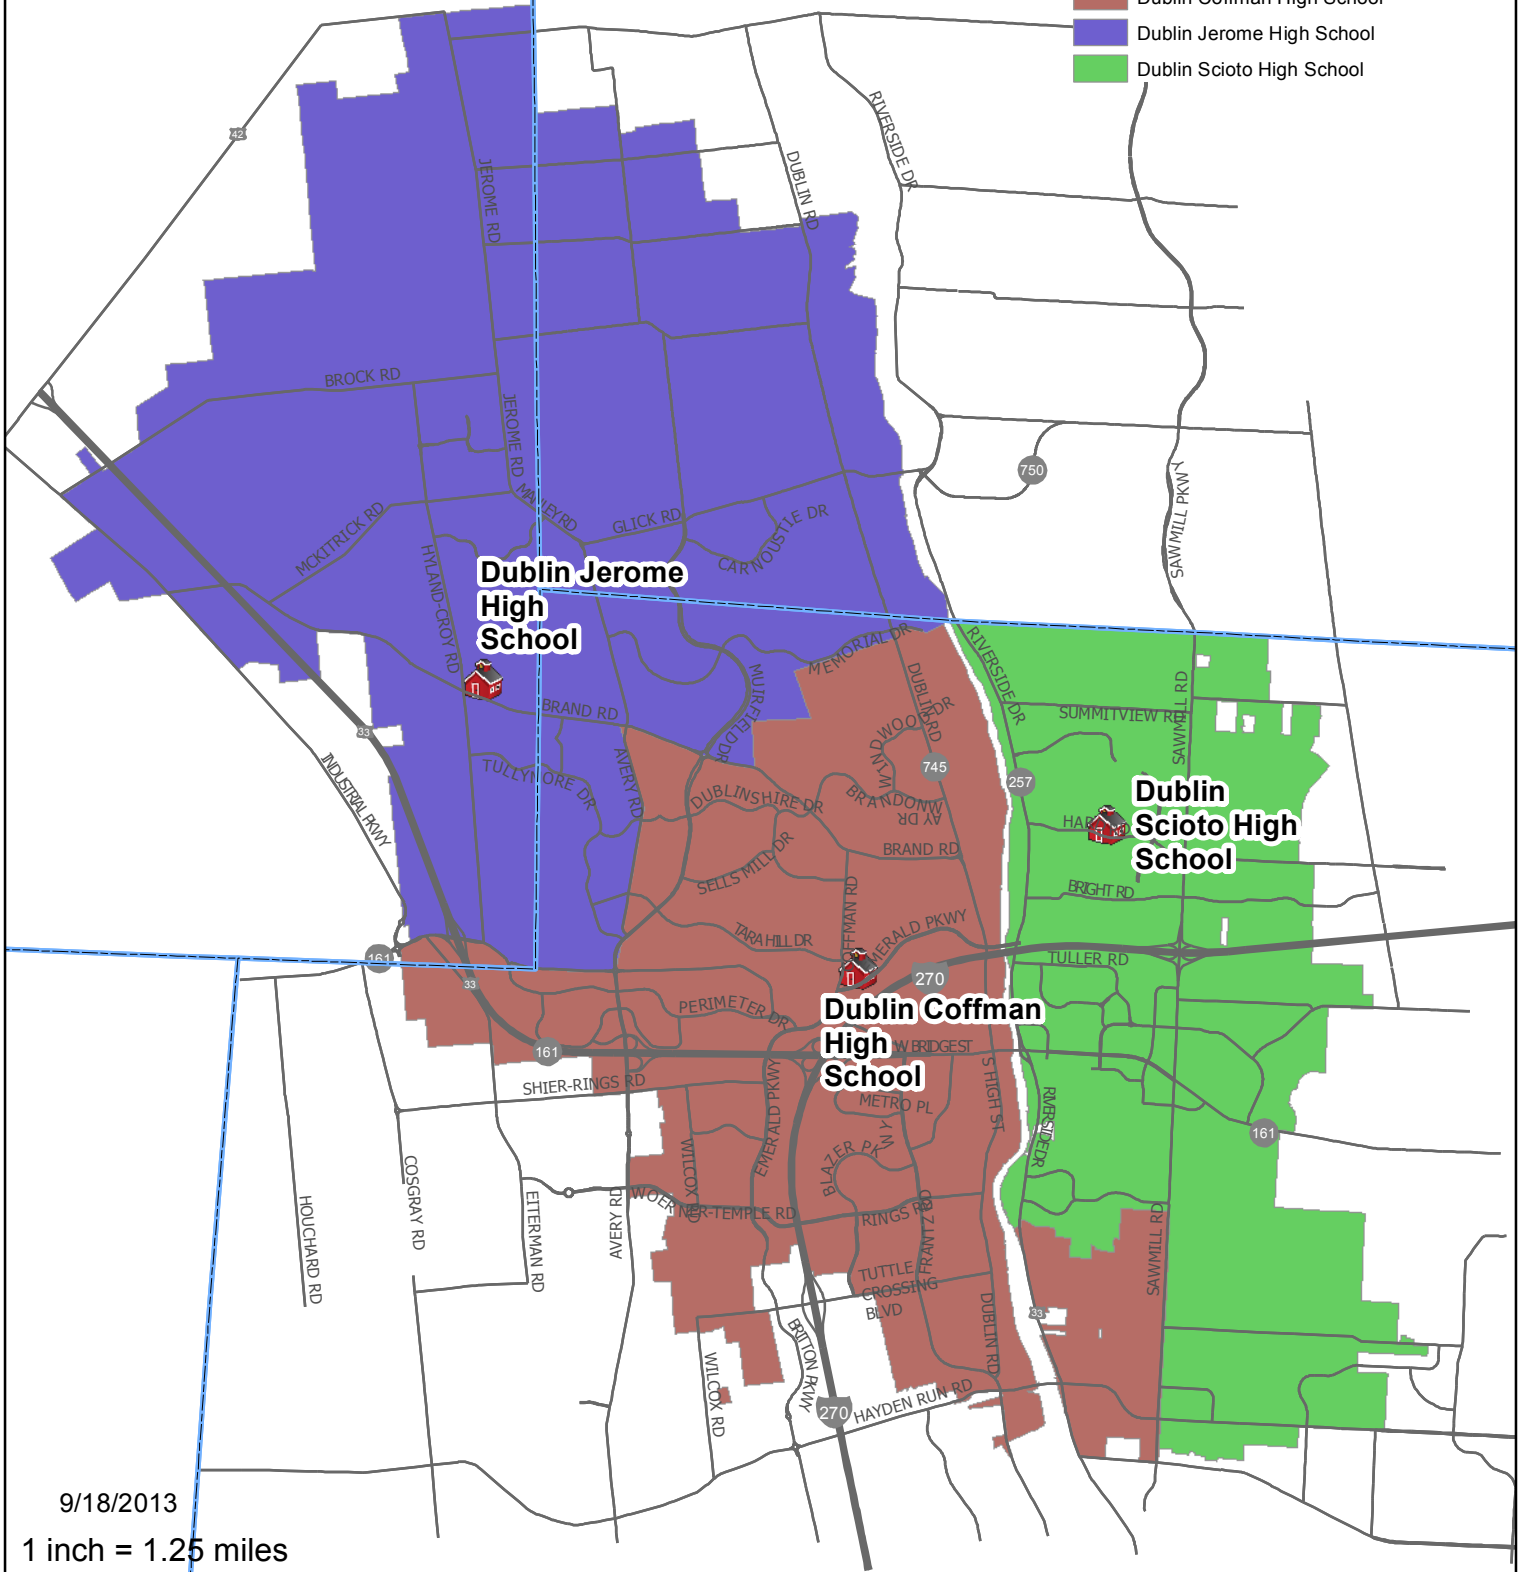

Dublin City Schools High School Attendance Areas

-  Counties
-  Schools
-  Dublin Coffman High School
-  Dublin Jerome High School
-  Dublin Scioto High School

9/18/2013

1 inch = 1.25 miles